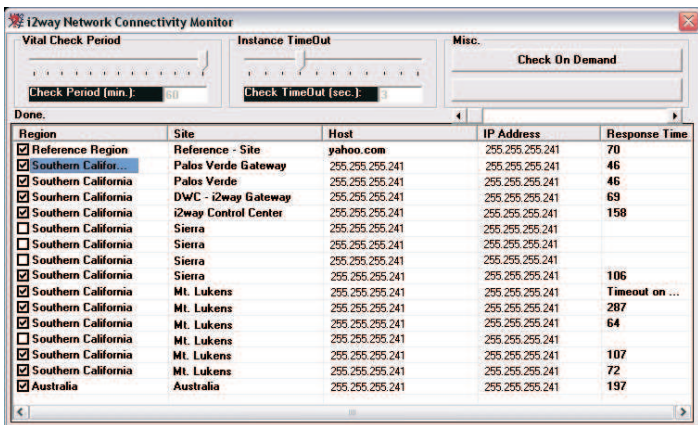

IP/IO Windows Router

The i2way "IP/IO" router program runs on Windows XP and Vista operating systems, providing a rugged and secure communications router allowing applications and hardware, such as i2way consoles, to connect to an i2way IP Network. IP/IO also links e-mail between your mobile fleet and your existing email server.

i2way Network Monitor

The i2way Network Monitor application runs on a Windows PC and continuously reports the health of your i2way repeaters, and their network connectivity, via the Internet.

i2way Base Station Repeater Monitor

The i2way Base Station Repeater Monitor permits remote access via the Internet to all front panel controls and displays. Technicians can check on their remote systems without leaving the office.

DC-500 Analog Interface