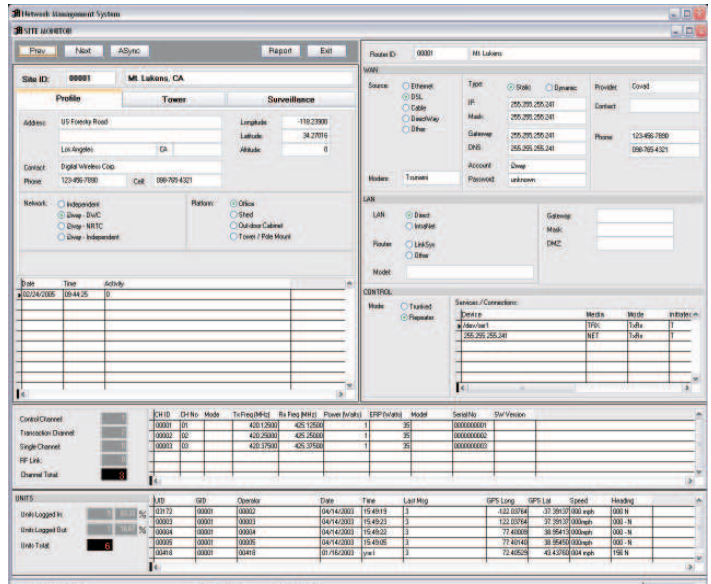

IP/IO Windows Router

The i2way "IP/IO" router program runs on Windows XP and Vista operating systems, providing a rugged and secure communications router allowing applications and hardware, such as i2way consoles, to connect to an i2way IP Network. IP/IO also links e-mail between your mobile fleet and your existing email server.

i2way Network Monitor

The i2way Network Monitor application runs on a Windows PC and continuously reports the health of your i2way repeaters, and their network connectivity, via the Internet.

i2way Base Station Repeater Monitor

The i2way Base Station Repeater Monitor permits remote access via the Internet to all front panel controls and displays. Technicians can check on their remote systems without leaving the office.

DC-500 Analog Interface