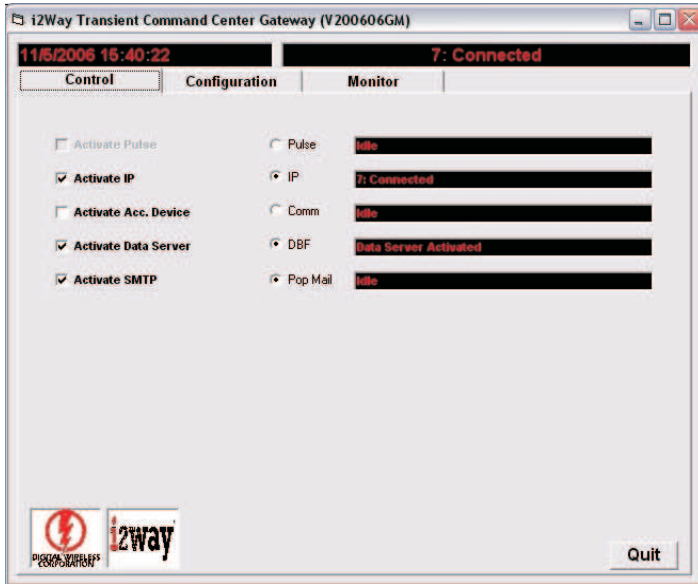

IP/IO Windows Router

The i2way "IP/IO" router program runs on Windows XP and Vista operating systems, providing a rugged and secure communications router allowing applications and hardware, such as i2way consoles, to connect to an i2way IP Network. IP/IO also links e-mail between your mobile fleet and your existing email server.

i2way Network Monitor

The i2way Network Monitor application runs on a Windows PC and continuously reports the health of your i2way repeaters, and their network connectivity, via the Internet.

i2way Base Station Repeater Monitor

The i2way Base Station Repeater Monitor permits remote access via the Internet to all front panel controls and displays. Technicians can check on their remote systems without leaving the office.

DC-500 Analog Interface